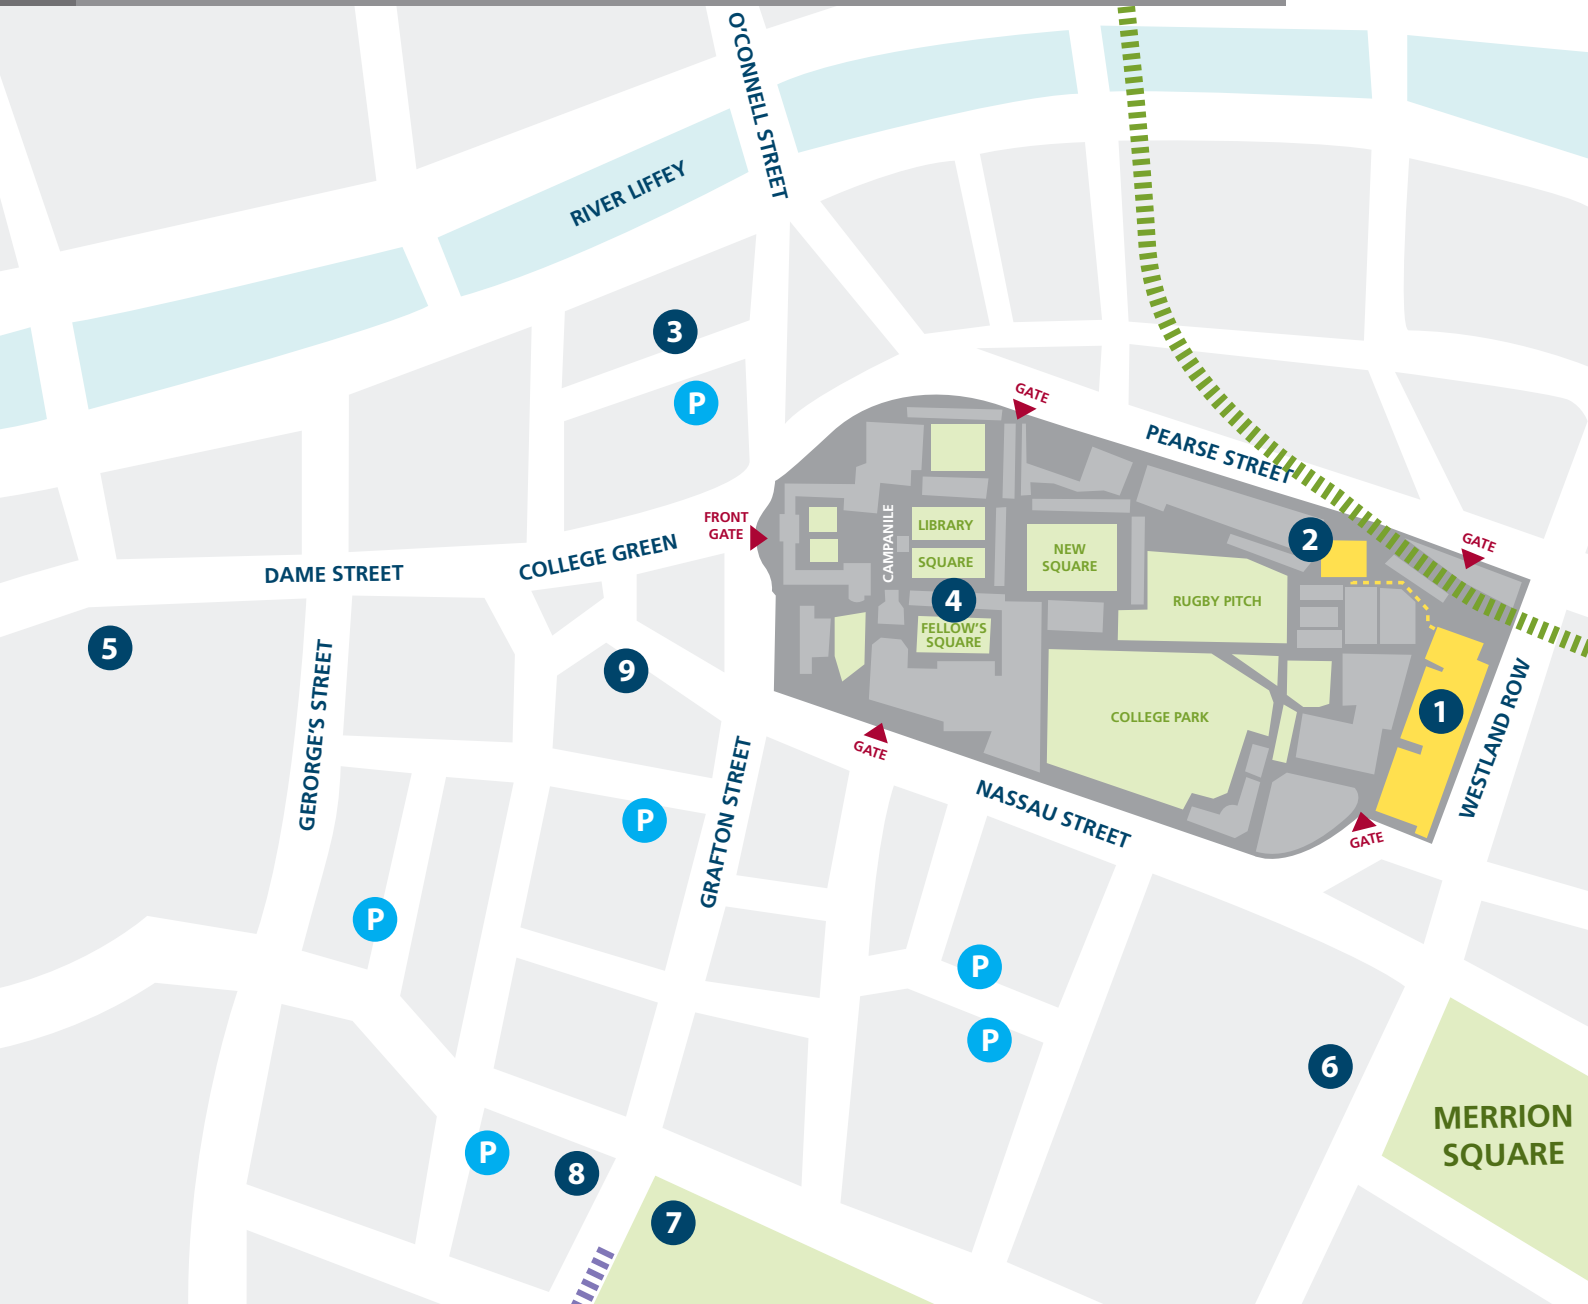

Map of Trinity College, Dublin

- 1. Hamilton Building, Trinity College
- 2. Luce Hall, Trinity College
- 3. Morgan Hotel, Temple Bar
- 4. Long Room (Book of Kells), Trinity College
- 5. Dublin Castle
- 6. National Gallery of Ireland, Merrion Square
- 7. St. Stephen's Green
- 8. St. Stephen's Green Shopping Centre
- 9. Tourist Information Centre

-  LUAS Line
-  DART Line